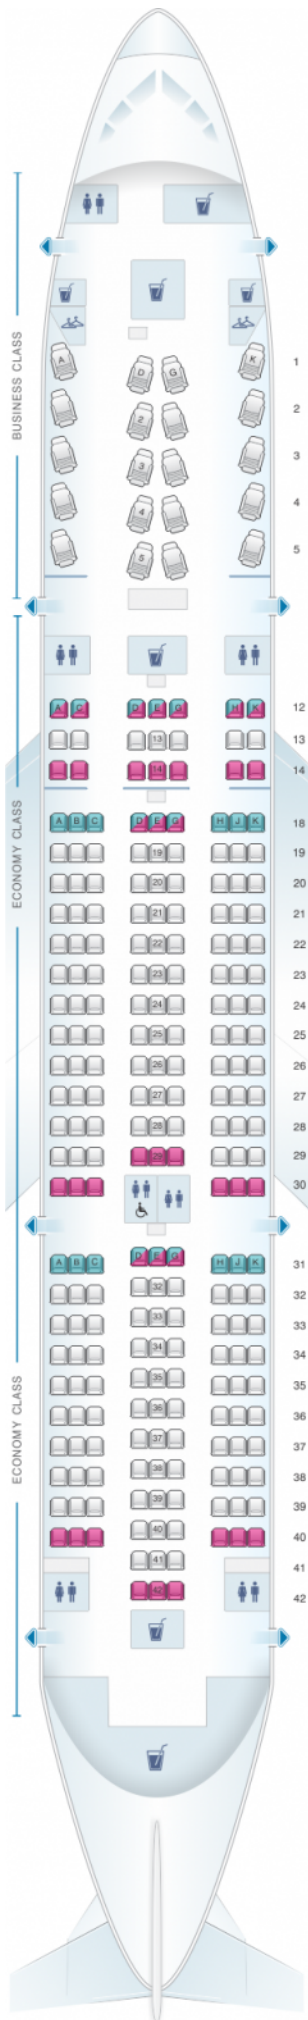

AIR CANADA

Air Canada Boeing B787-8 (788) North America

Class	Tono	Ancho	asientos
Array	Array	Array	Array

good seat

good but beware

beware

staff seat

exit

wheelchair
accessibility

toilet

closet

galley

power port