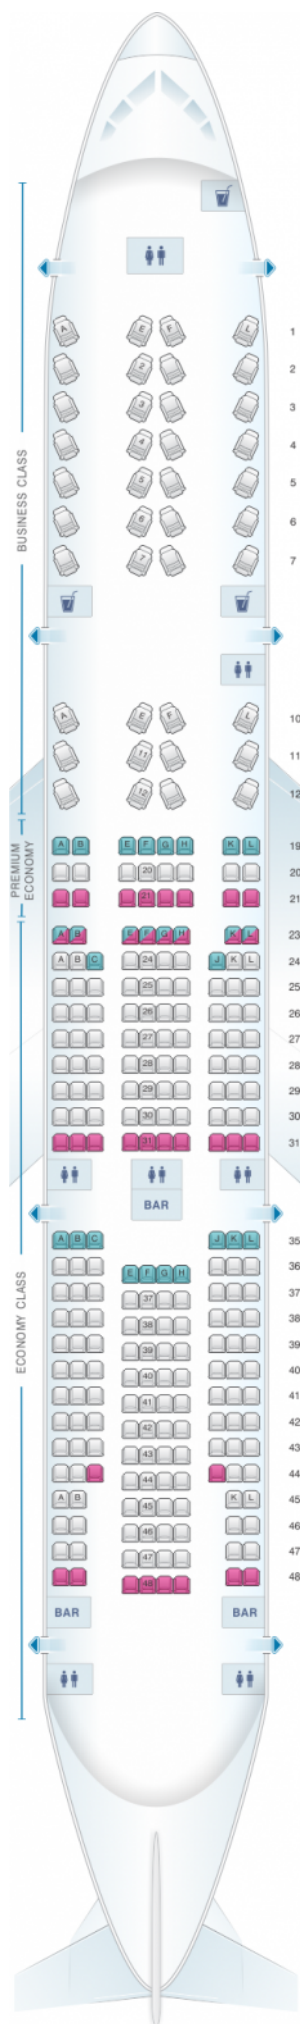

Air France Boeing B777 200 International Long-Haul 280pax

Class	Pitch	Width	Seats
Array	Array	Array	Array

good seat

good but beware

beware

staff seat

exit

wheelchair accessibility

toilet

closet

galley

power port