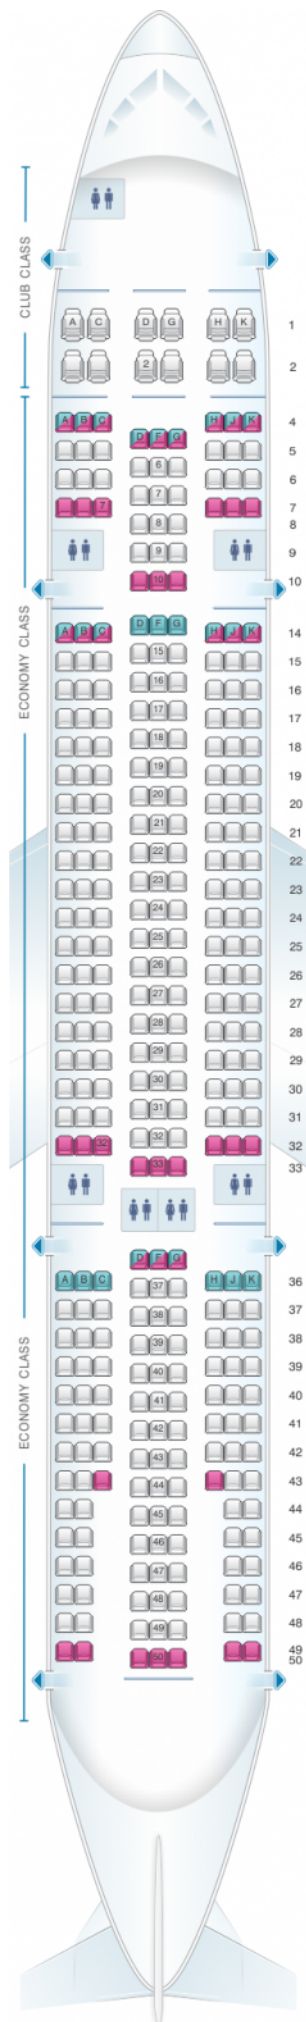

Air Transat Airbus A330 200

Class	Tanguage	?Largeur	Sièges
Array	Array	Array	Array

good seat	good but beware	beware	staff seat	exit
wheelchair accessibility	toilet	closet	galley	power port