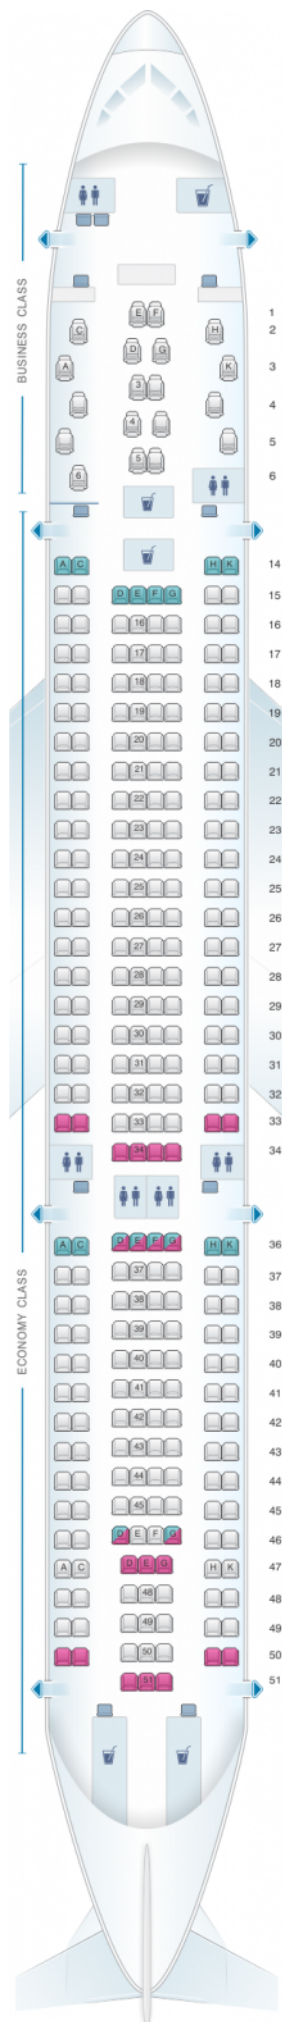

airberlin Airbus A330 200 Config.1

| Class | Pitch | Width | Seats |
|-------|-------|-------|-------|
| Array | Array | Array | Array |

good seat

good but beware

beware

staff seat

exit

wheelchair accessibility

toilet

closet

galley

power port