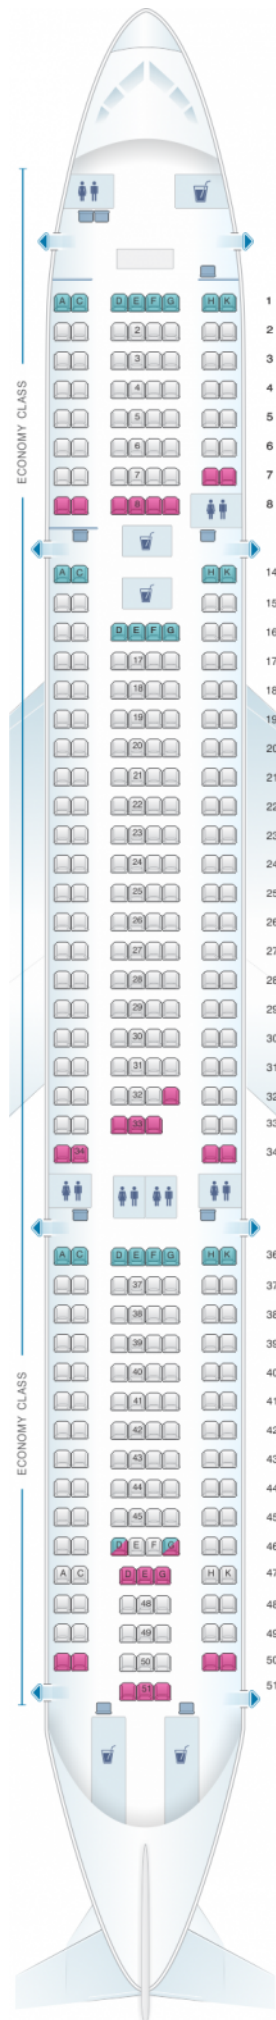

airberlin Airbus A330 200 Config.2

Class	Pitch	Width	Seats
Array	Array	Array	Array

good seat

good but beware

beware

staff seat

exit

wheelchair
accessibility

toilet

closet

galley

power port