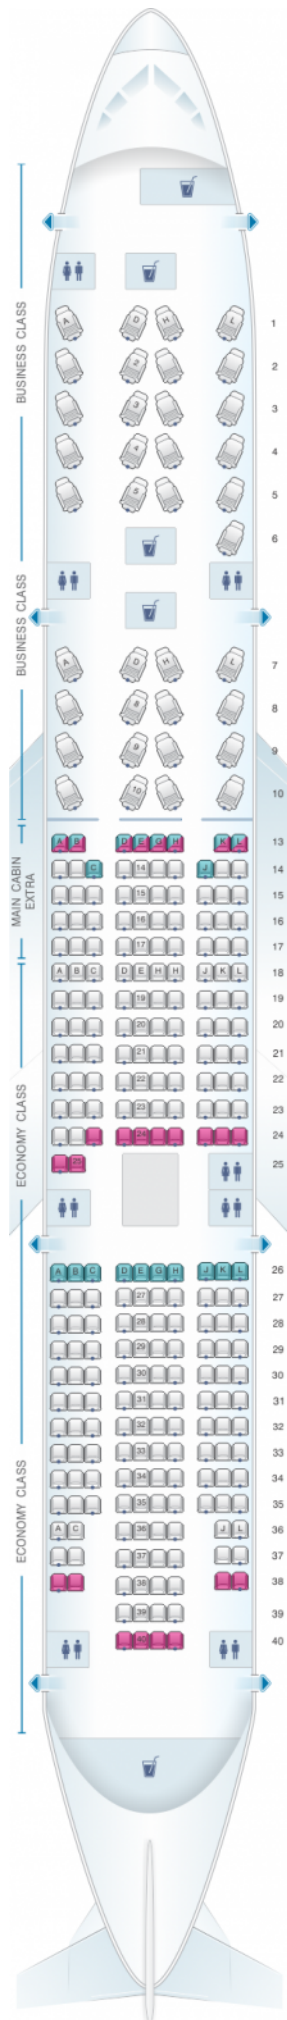

American Airlines Boeing B777 200ER 289pax

Class

good seat

good but beware

beware

staff seat

exit

wheelchair accessibility

toilet

closet

galley

power port