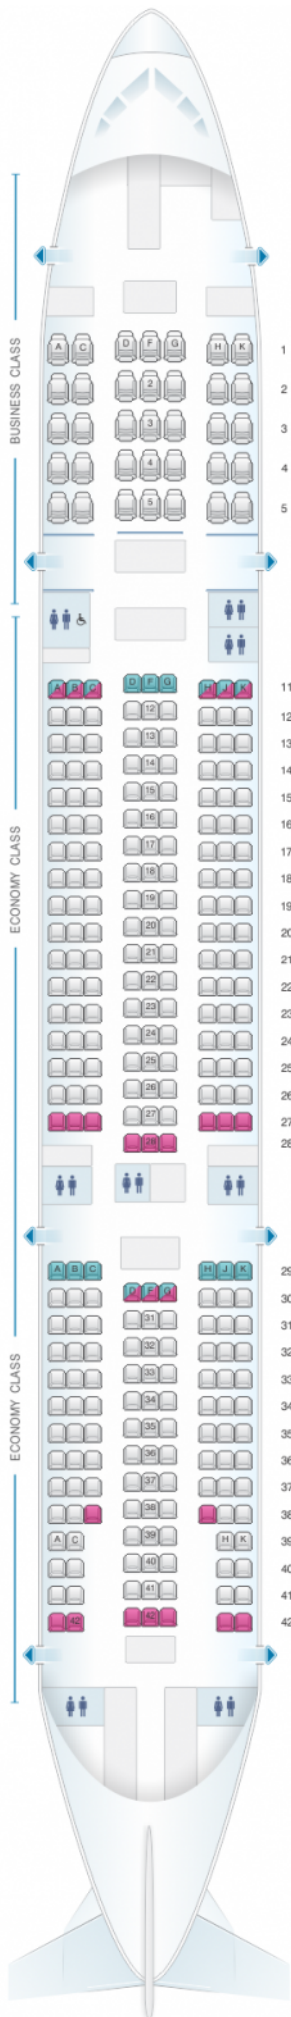

# ANA - All Nippon Airways Boeing B777 200ER 306pax

Class	Tono	Ancho	asientos
Array	Array	Array	Array

good seat

good but beware

beware

staff seat

exit

wheelchair accessibility

toilet

closet

galley

power port