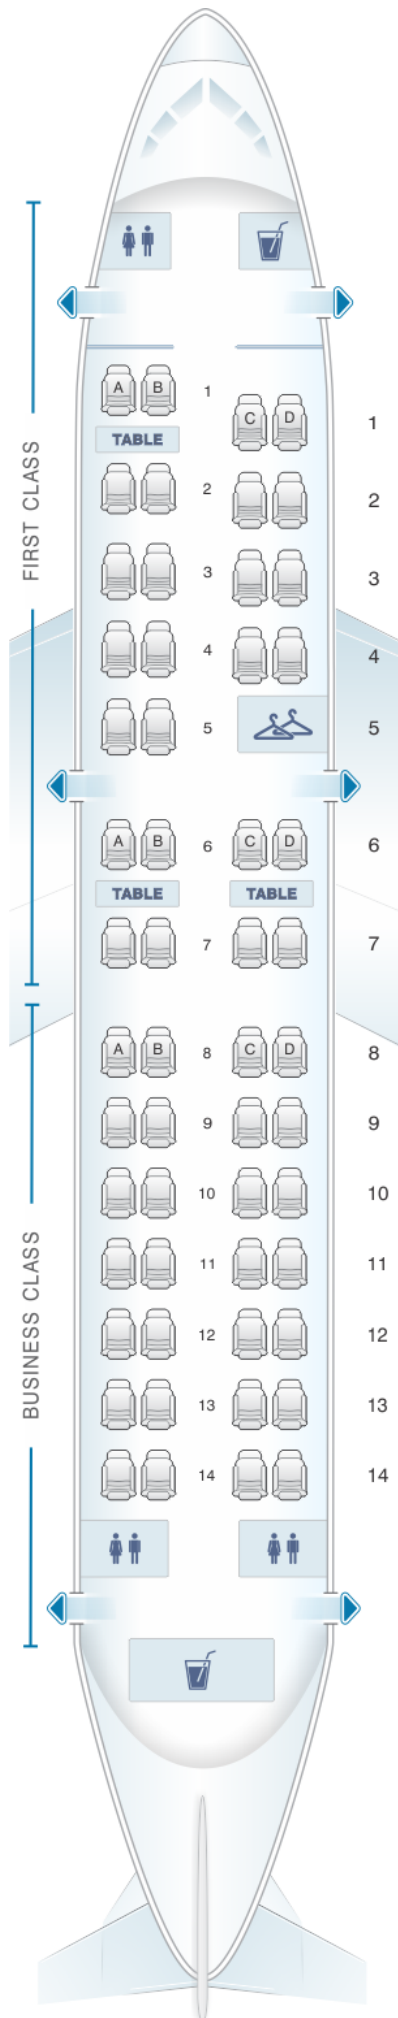

Delta Air Lines Airbus A319 (31C) VIP

Class	Pitch	Width	Seats
Array	Array	Array	Array

Legend for seat status icons:

- good seat
- good but beware
- beware
- staff seat
- exit
- wheelchair accessibility
- toilet
- closet
- galley
- power port