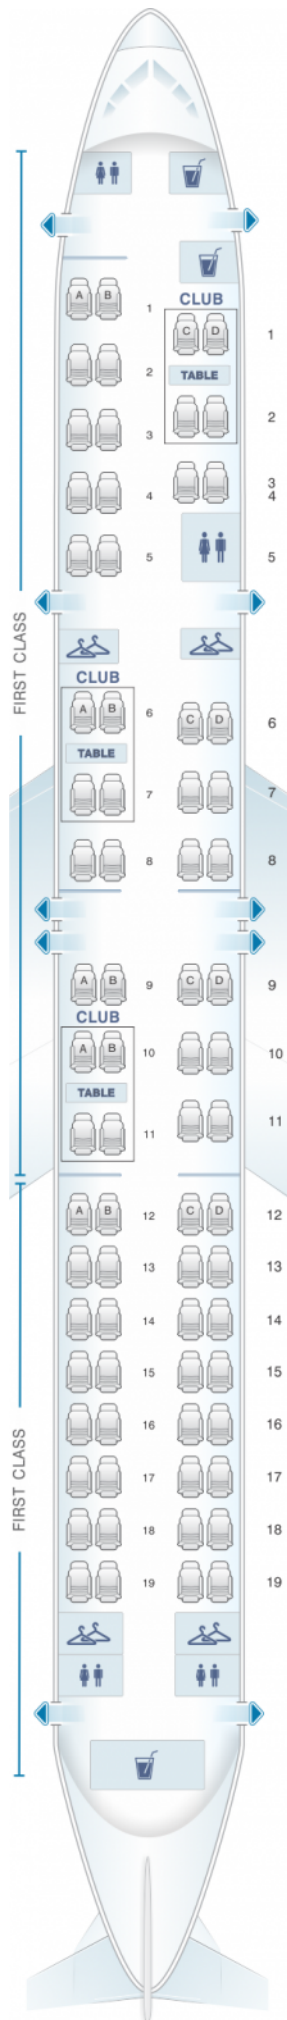

# Delta Air Lines Boeing B757 200 (75C)

Class	Pitch	Width	Seats
Array	Array	Array	Array

good seat

good but beware

beware

staff seat

exit

wheelchair accessibility

toilet

closet

galley

power port