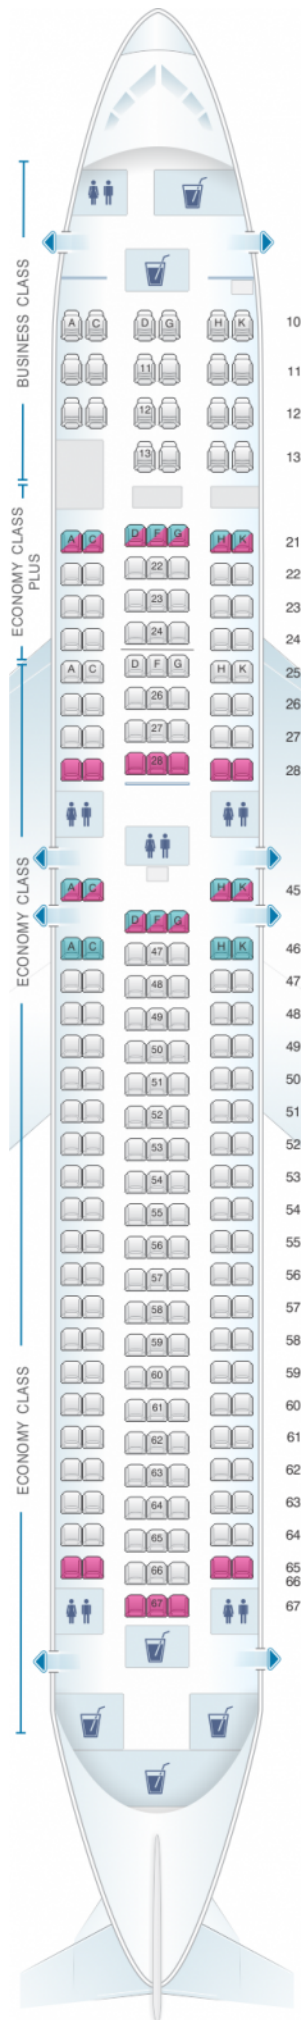

El Al Israel Airlines Boeing B767 300ER 228pax

Class	Pitch	Width	Seats
Array	Array	Array	Array

good seat

good but beware

beware

staff seat

exit

wheelchair accessibility

toilet

closet

galley

power port