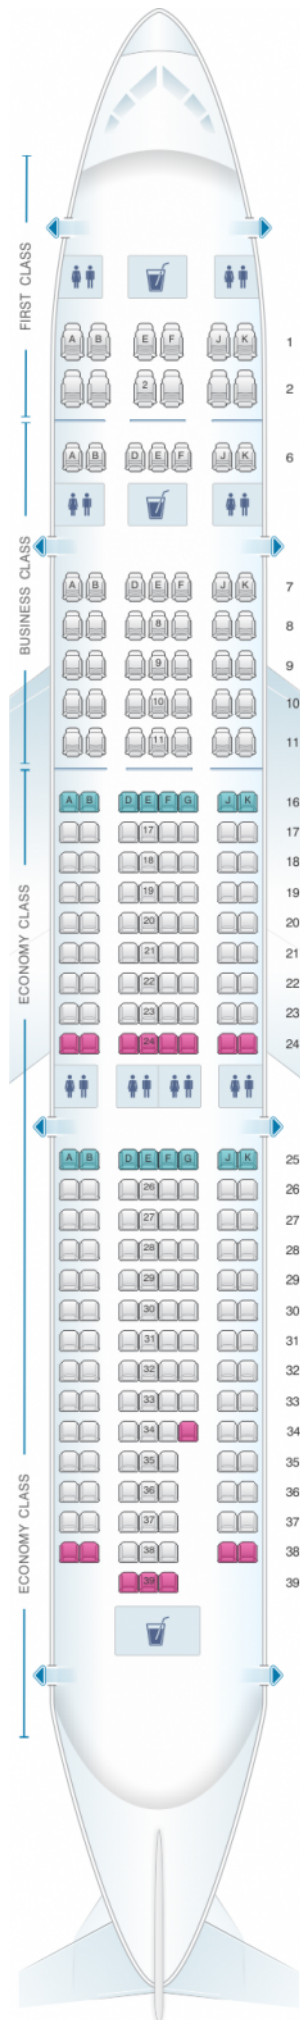

Emirates Airbus A330 200 three class

Class	Tanguage	?Largeur	Sièges
Array	Array	Array	Array

				
good seat	good but beware	beware	staff seat	exit
				
wheelchair accessibility	toilet	closet	galley	power port