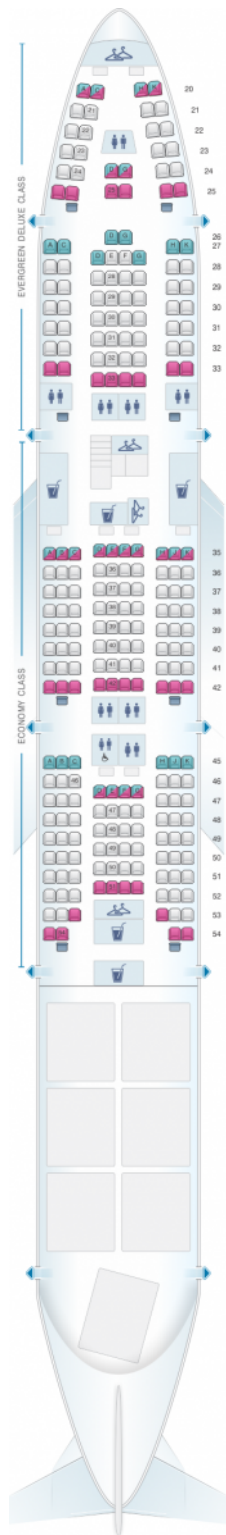

## EVA Air Boeing B747 400 combi

Class	Tanguage	Sièges
Economy	33-34	162
Economy	33-34	162
Economy	33-34	162

good seat

good but beware

beware

staff seat

exit

wheelchair accessibility

toilet

closet

gallery

power port