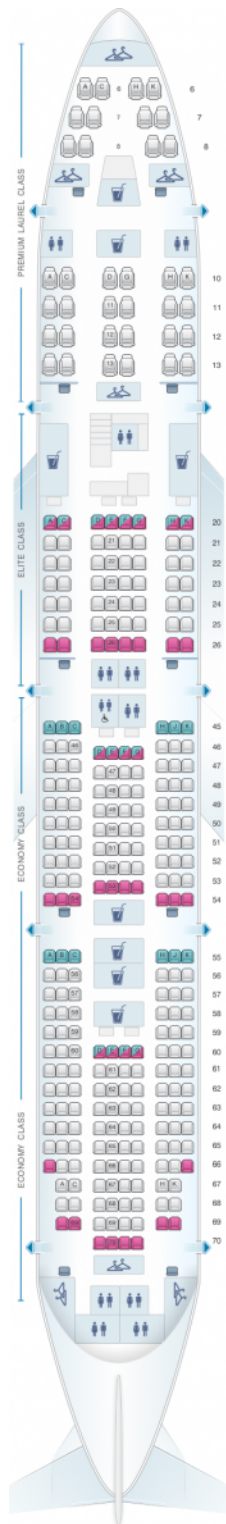

EVA Air Boeing B747 400

Class	Tanguage	Sièges
Economy	33-34	280
Economy	33-34	280
Economy	33-34	280

good seat

good but beware

beware

staff seat

exit

wheelchair accessibility

toilet

closet

gallery

power port

UPPER DECK