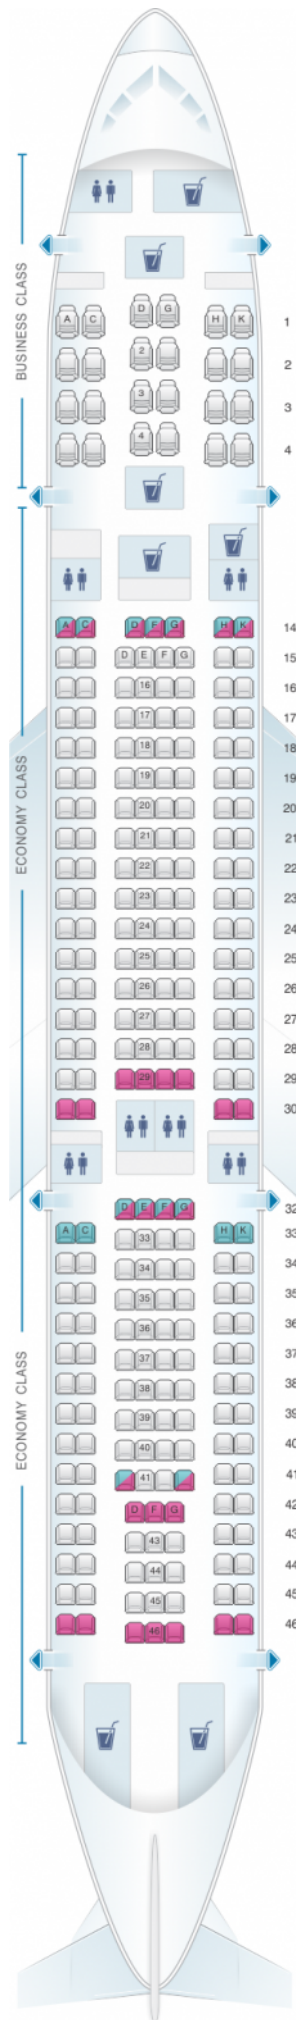

Hi Fly Airbus A330 200 266pax

Class	Tanguage	Sièges
Economy Class	31-33	242
Economy Class	31-33	242

good seat

good but beware

beware

staff seat

exit

wheelchair
accessibility

toilet

closet

gallery

power port