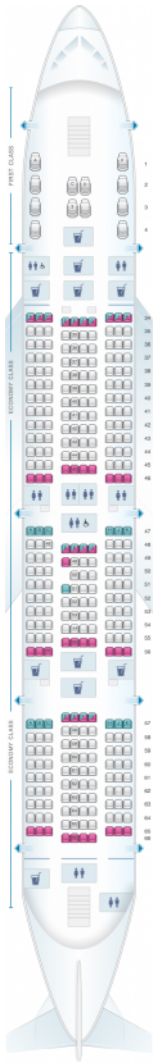

Hi Fly Airbus A380

Class	Tono	Ancho	asientos
Array	Array	Array	Array

good seat

good but beware

beware

staff seat

exit

wheelchair
accessibility

toilet

closet

galley

power port