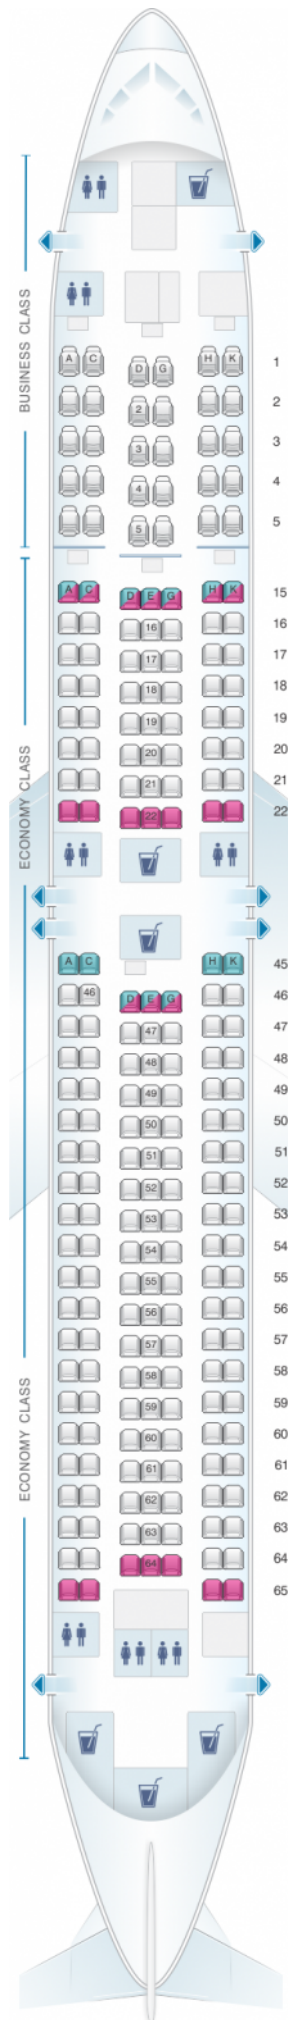

## Japan Airlines (JAL) Boeing B767 300ER A43

Class	Pitch	Width	Seats
Array	Array	Array	Array

good seat

good but beware

beware

staff seat

exit

wheelchair  
accessibility

toilet

closet

galley

power port