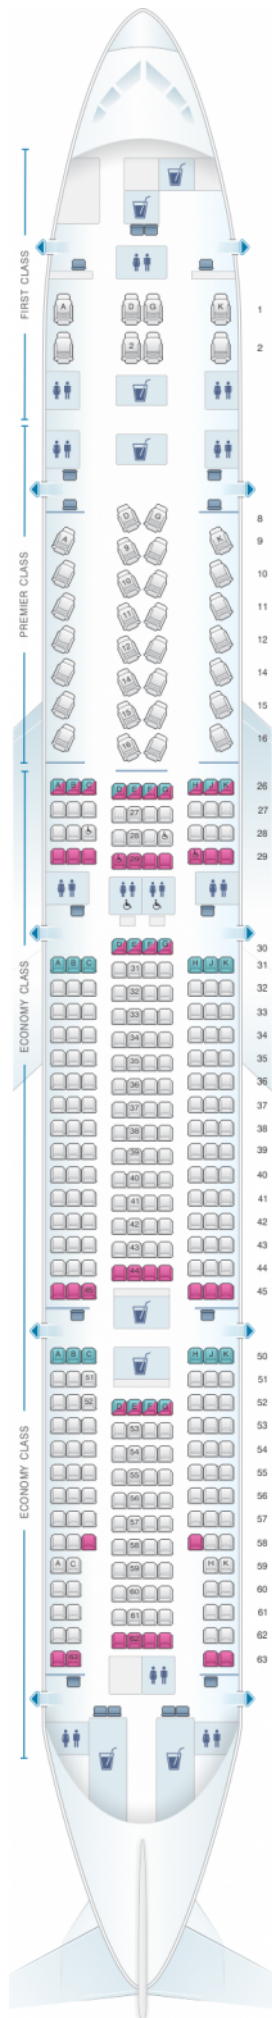

Jet Airways Boeing B777 300ER 346PAX

| Class | Seats |
|----------|-------|
| First | 8 |
| Premiere | 30 |
| Economy | 308 |

good seat

good but beware

beware

staff seat

exit

wheelchair
accessibility

toilet

closet

galley

power port