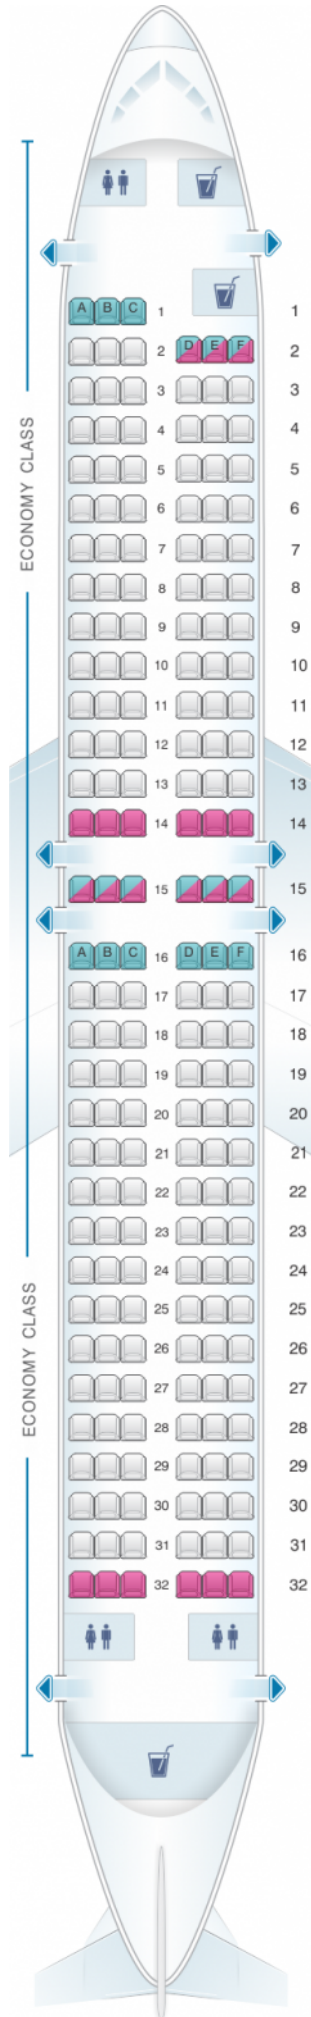

Orenair Boeing B737 800 189PAX

| | |
|---------------|--------|
| Class | Sièges |
| Economy Class | 189 |

| | | | | |
|---|---|--|---|---|
|  |  |  |  |  |
| good seat | good but beware | beware | staff seat | exit |
|  |  |  |  |  |
| wheelchair accessibility | toilet | closet | galley | power port |