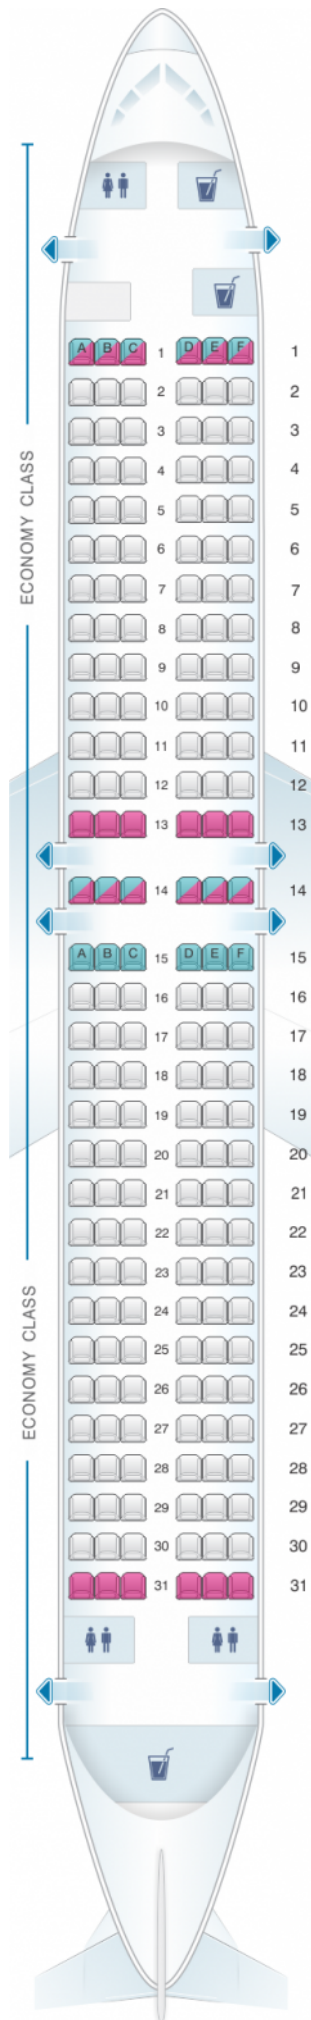

Orenair Boeing B737 800 186PAX

Class	Sièges
Economy Class	186

good seat

good but beware

beware

staff seat

exit

wheelchair
accessibility

toilet

closet

gallery

power port