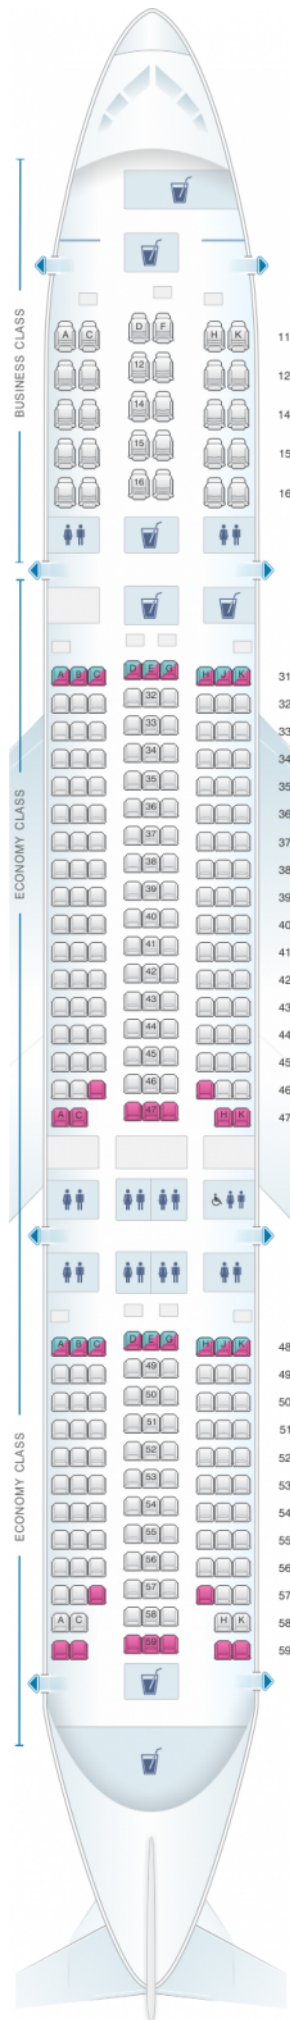

# Singapore Airlines Boeing B777 200ER layout

Class	Pitch	Width	Seats
Array	Array	Array	Array

				
good seat	good but beware	beware	staff seat	exit
				
wheelchair accessibility	toilet	closet	galley	power port