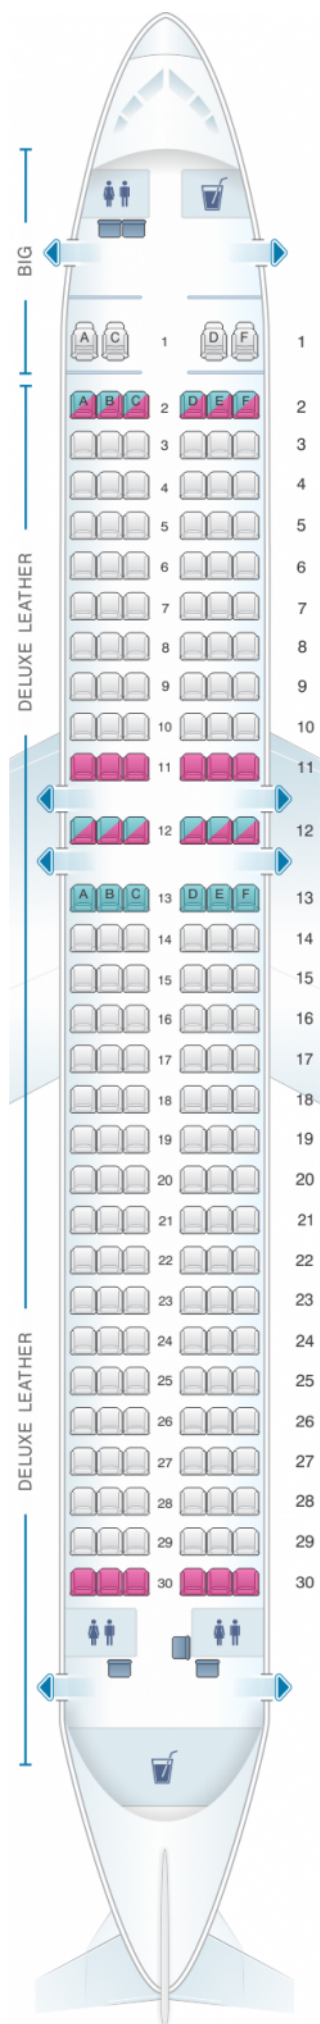

# Spirit Airlines Airbus A320

|                |          |
|----------------|----------|
| Class          | asientos |
| BIG            | 4        |
| Deluxe Leather | 174      |

good seat

good but beware

beware

staff seat

exit

wheelchair accessibility

toilet

closet

galley

power port