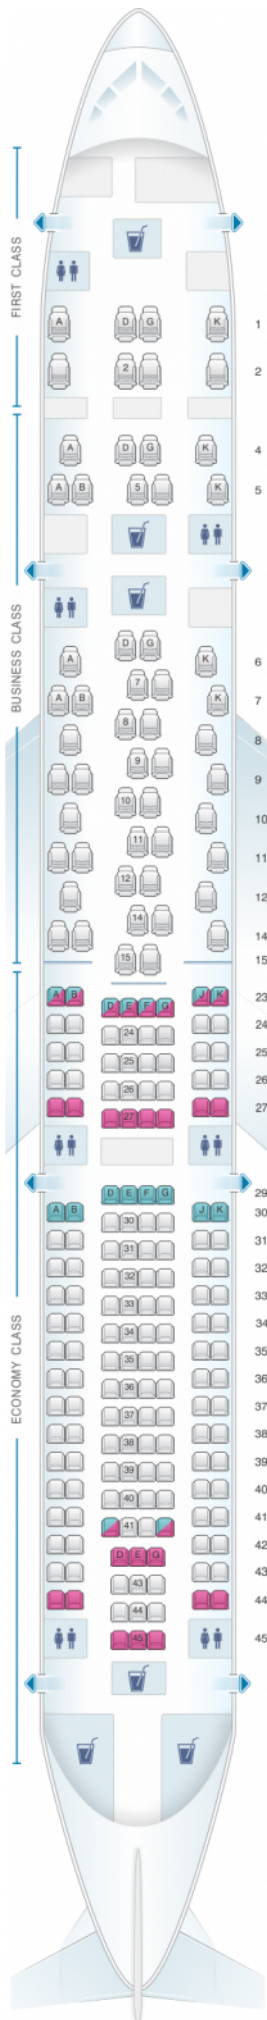

SWISS Airbus A340 300

Class	Pitch	Width	Seats
First	83	22	8
Business	60	20.5	47
Economy	32	17.3	164

good seat

good but beware

beware

staff seat

exit

wheelchair
accessibility

toilet

closet

galley

power port