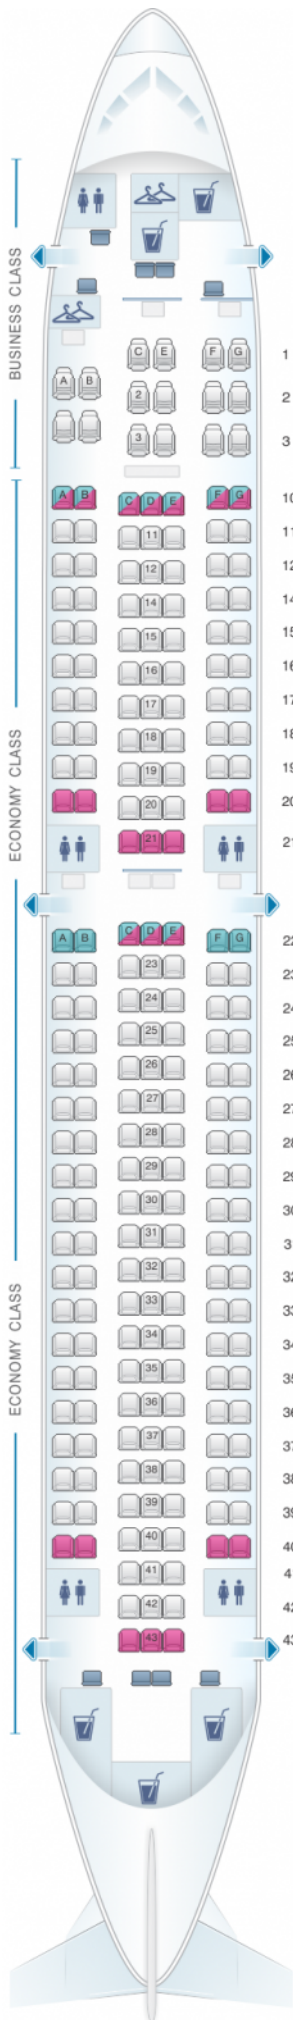

Transaero Airlines Boeing B767 200 Configuration

Class	Sièges
Economy Class	215
Economy Class	215

- good seat
- good but beware
- beware
- staff seat
- exit
- wheelchair accessibility
- toilet
- closet
- galley
- power port