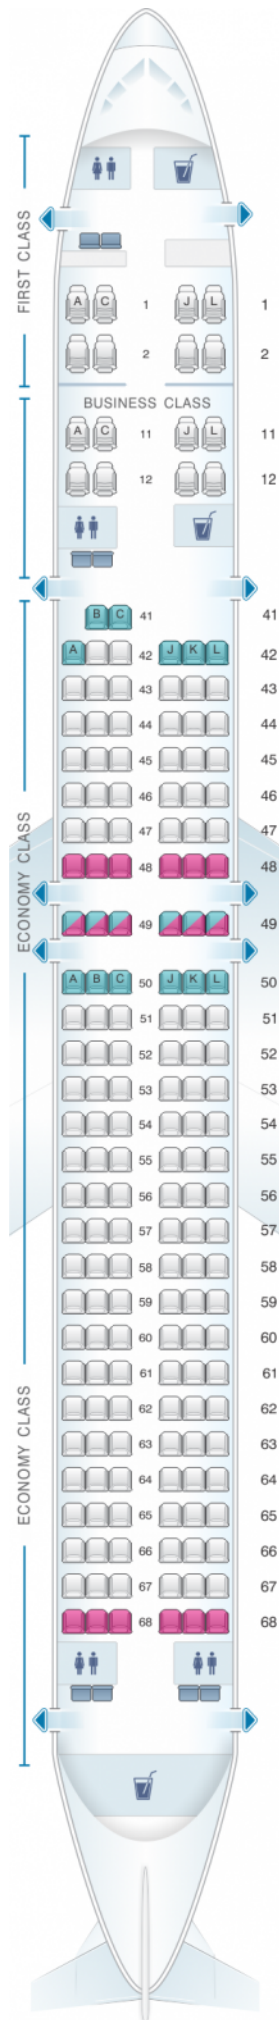

Xiamen Airlines Boeing B757 200

180pax

Class	Pitch	Width	Seats
Array	Array	Array	Array

good seat

good but beware

beware

staff seat

exit

wheelchair
accessibility

toilet

closet

galley

power port